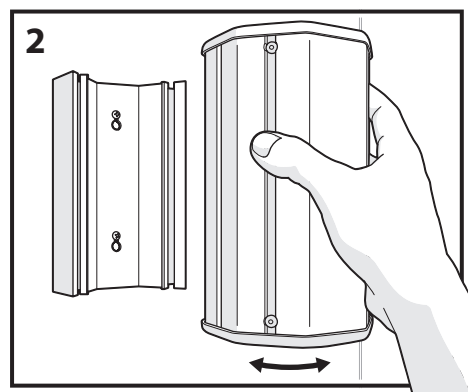

VPD 90
Mounting instructions

Five Mounting/Radiation Directions. Note: radiation direction is according to illustration, direction = flat side.

1. Make sure the included mounting bracket is mounted on a smooth surface.
2. Decide preferred direction for best possible performance before mounting the antenna into the mounting bracket.
3. Place the antenna into the mounting bracket, and make sure it "clicks" into place.
4. Fasten the cable and tighten the connector with the correct torque according to the specification of the connector.