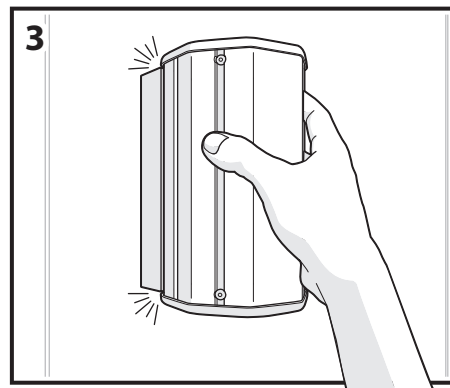

VPD 90
Mounting instructions

Five Mounting/Radiation Directions. Note: radiation direction is according to illustration, direction = flat side.

1. Make sure the included mounting bracket is mounted on a smooth surface.
2. Decide preferred direction for best possible performance before mounting the antenna into the mounting bracket.
3. Place the antenna into the mounting bracket, and make sure it "clicks" into place.
4. Fasten the cable and tighten the connector with the correct torque according to the specification of the connector.