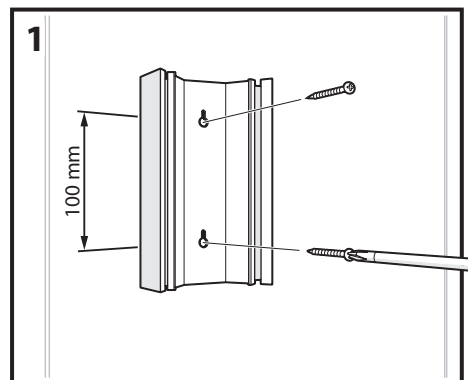

VPD 90
Mounting instructions

Five Mounting/Radiation Directions. Note: radiation direction is according to illustration, direction = flat side.

1. Make sure the included mounting bracket is mounted on a smooth surface.
2. Decide preferred direction for best possible performance before mounting the antenna into the mounting bracket.
3. Place the antenna into the mounting bracket, and make sure it "clicks" into place.
4. Fasten the cable and tighten the connector with the correct torque according to the specification of the connector.